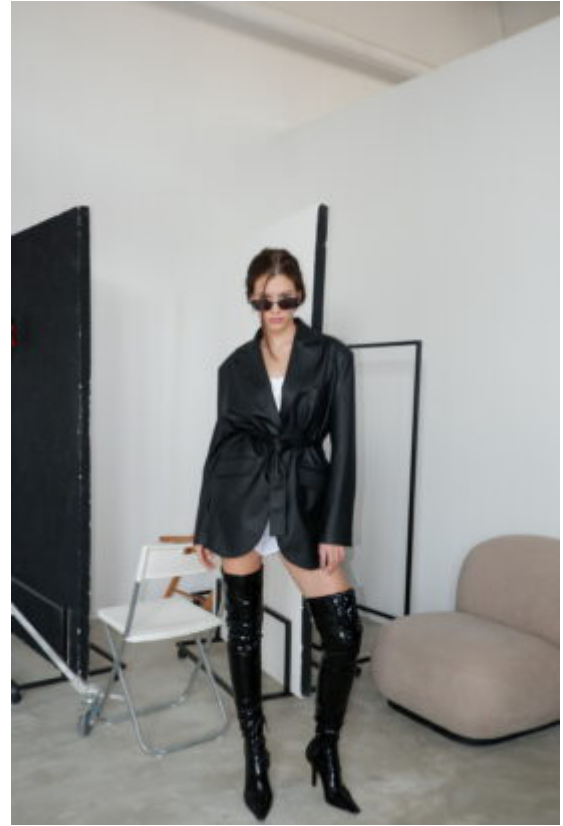

TRUE MODELS

Kamila Korneeva

175 | 82.5 / 60 / 93 / 39.5 | Brown / Grey

TRUE MODELS

Kamila Korneeva

175 | 82.5 / 60 / 93 / 39.5 | Brown / Grey

TRUE MODELS

Kamila Korneeva

175 | 82.5 / 60 / 93 / 39.5 | Brown / Grey

TRUE MODELS

Kamila Korneeva

175 | 82.5 / 60 / 93 / 39.5 | Brown / Grey

TRUE MODELS

Kamila Korneeva

175 | 82.5 / 60 / 93 / 39.5 | Brown / Grey