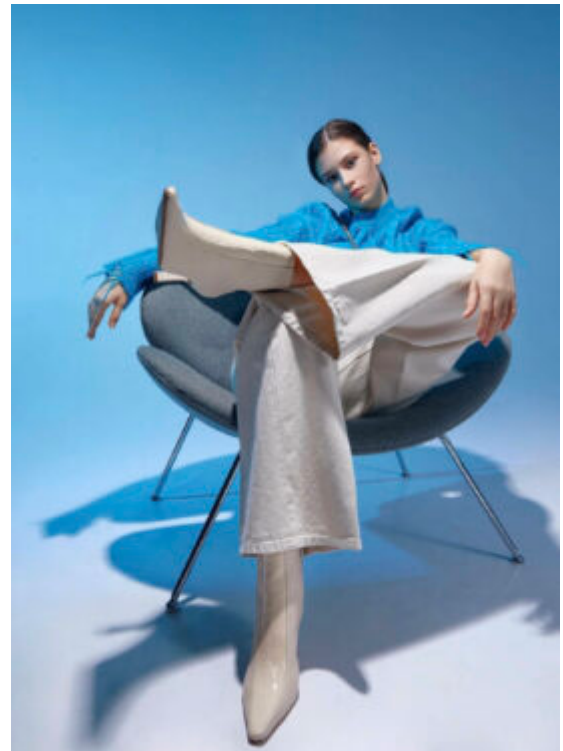

TRUE MODELS

Kamila Korneeva

175 | 82.5 / 60 / 93 / 39.5 | Brown / Grey

TRUE MODELS

Kamila Korneeva

175 | 82.5 / 60 / 93 / 39.5 | Brown / Grey

TRUE MODELS

Kamila Korneeva

175 | 82.5 / 60 / 93 / 39.5 | Brown / Grey

TRUE MODELS

Kamila Korneeva

175 | 82.5 / 60 / 93 / 39.5 | Brown / Grey

TRUE MODELS

Kamila Korneeva

175 | 82.5 / 60 / 93 / 39.5 | Brown / Grey