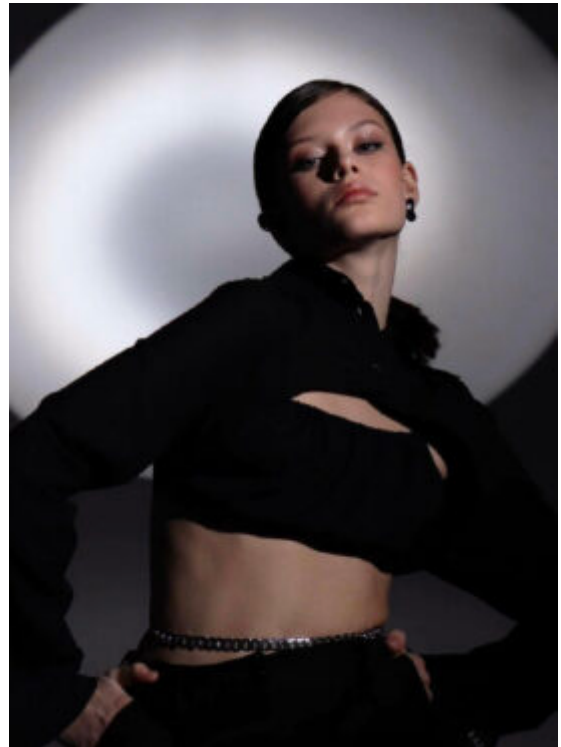

TRUE MODELS

Kamila Korneeva

175 | 82.5 / 60 / 93 / 39.5 | Brown / Grey

TRUE MODELS

Kamila Korneeva

175 | 82.5 / 60 / 93 / 39.5 | Brown / Grey

TRUE MODELS

Kamila Korneeva

175 | 82.5 / 60 / 93 / 39.5 | Brown / Grey

TRUE MODELS

Kamila Korneeva

175 | 82.5 / 60 / 93 / 39.5 | Brown / Grey

TRUE MODELS

Kamila Korneeva

175 | 82.5 / 60 / 93 / 39.5 | Brown / Grey