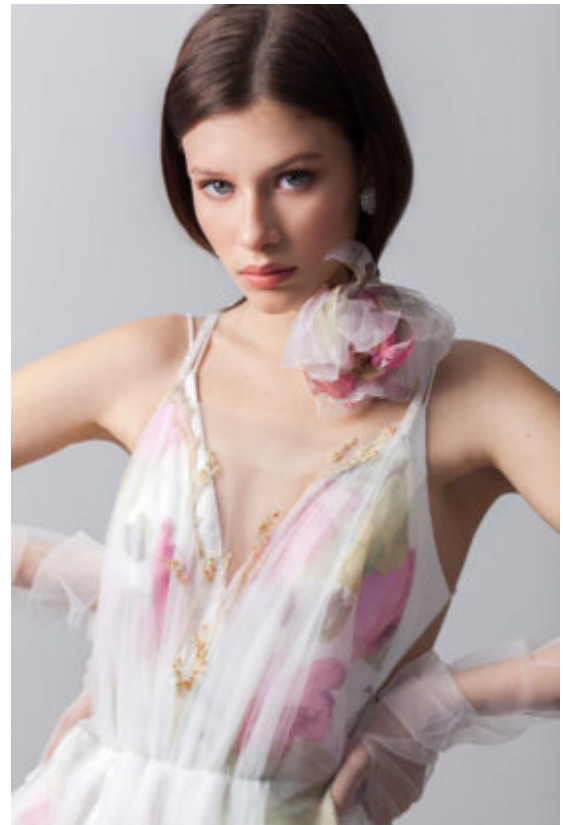

TRUE MODELS

Kamila Korneeva

175 | 82.5 / 60 / 93 / 39.5 | Brown / Grey

TRUE MODELS

Kamila Korneeva

175 | 82.5 / 60 / 93 / 39.5 | Brown / Grey

TRUE MODELS

Kamila Korneeva

175 | 82.5 / 60 / 93 / 39.5 | Brown / Grey

TRUE MODELS

Kamila Korneeva

175 | 82.5 / 60 / 93 / 39.5 | Brown / Grey

TRUE MODELS

Kamila Korneeva

175 | 82.5 / 60 / 93 / 39.5 | Brown / Grey