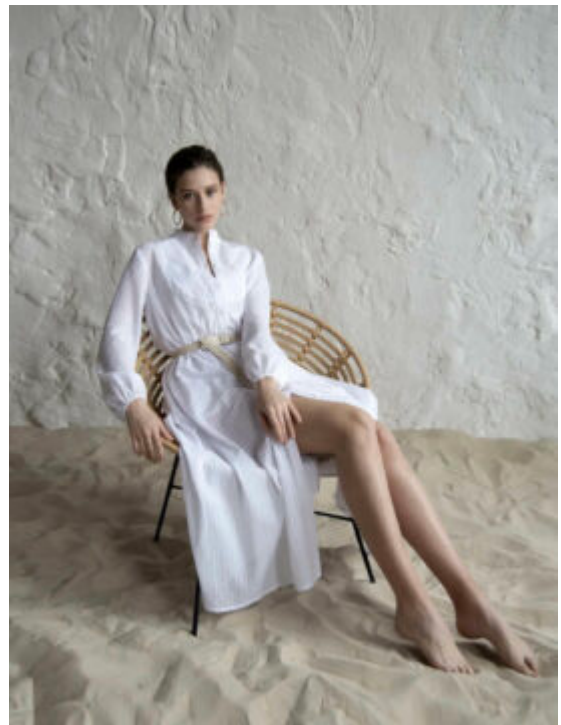

TRUE MODELS

Kamila Korneeva

175 | 82.5 / 60 / 93 / 39.5 | Brown / Grey

TRUE MODELS

Kamila Korneeva

175 | 82.5 / 60 / 93 / 39.5 | Brown / Grey

TRUE MODELS

Kamila Korneeva

175 | 82.5 / 60 / 93 / 39.5 | Brown / Grey

TRUE MODELS

Kamila Korneeva

175 | 82.5 / 60 / 93 / 39.5 | Brown / Grey

TRUE MODELS

Kamila Korneeva

175 | 82.5 / 60 / 93 / 39.5 | Brown / Grey