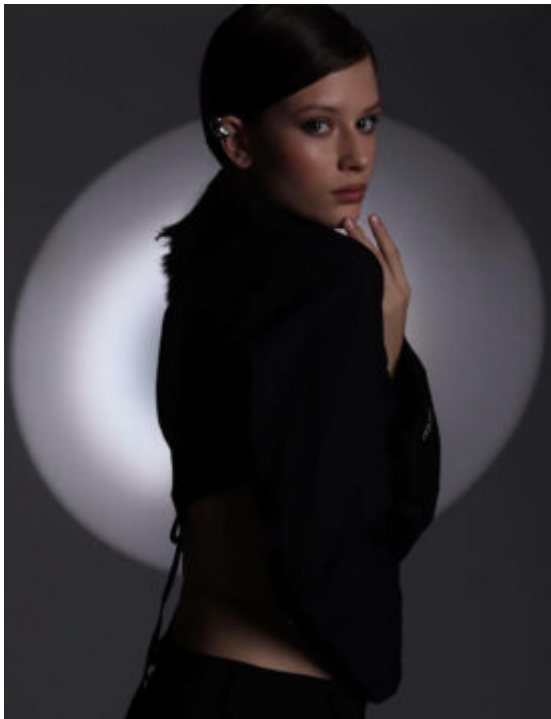

TRUE MODELS

Kamila Korneeva

175 | 82.5 / 60 / 93 / 39.5 | Brown / Grey

TRUE MODELS

Kamila Korneeva

175 | 82.5 / 60 / 93 / 39.5 | Brown / Grey

TRUE MODELS

Kamila Korneeva

175 | 82.5 / 60 / 93 / 39.5 | Brown / Grey

TRUE MODELS

Kamila Korneeva

175 | 82.5 / 60 / 93 / 39.5 | Brown / Grey

TRUE MODELS

Kamila Korneeva

175 | 82.5 / 60 / 93 / 39.5 | Brown / Grey